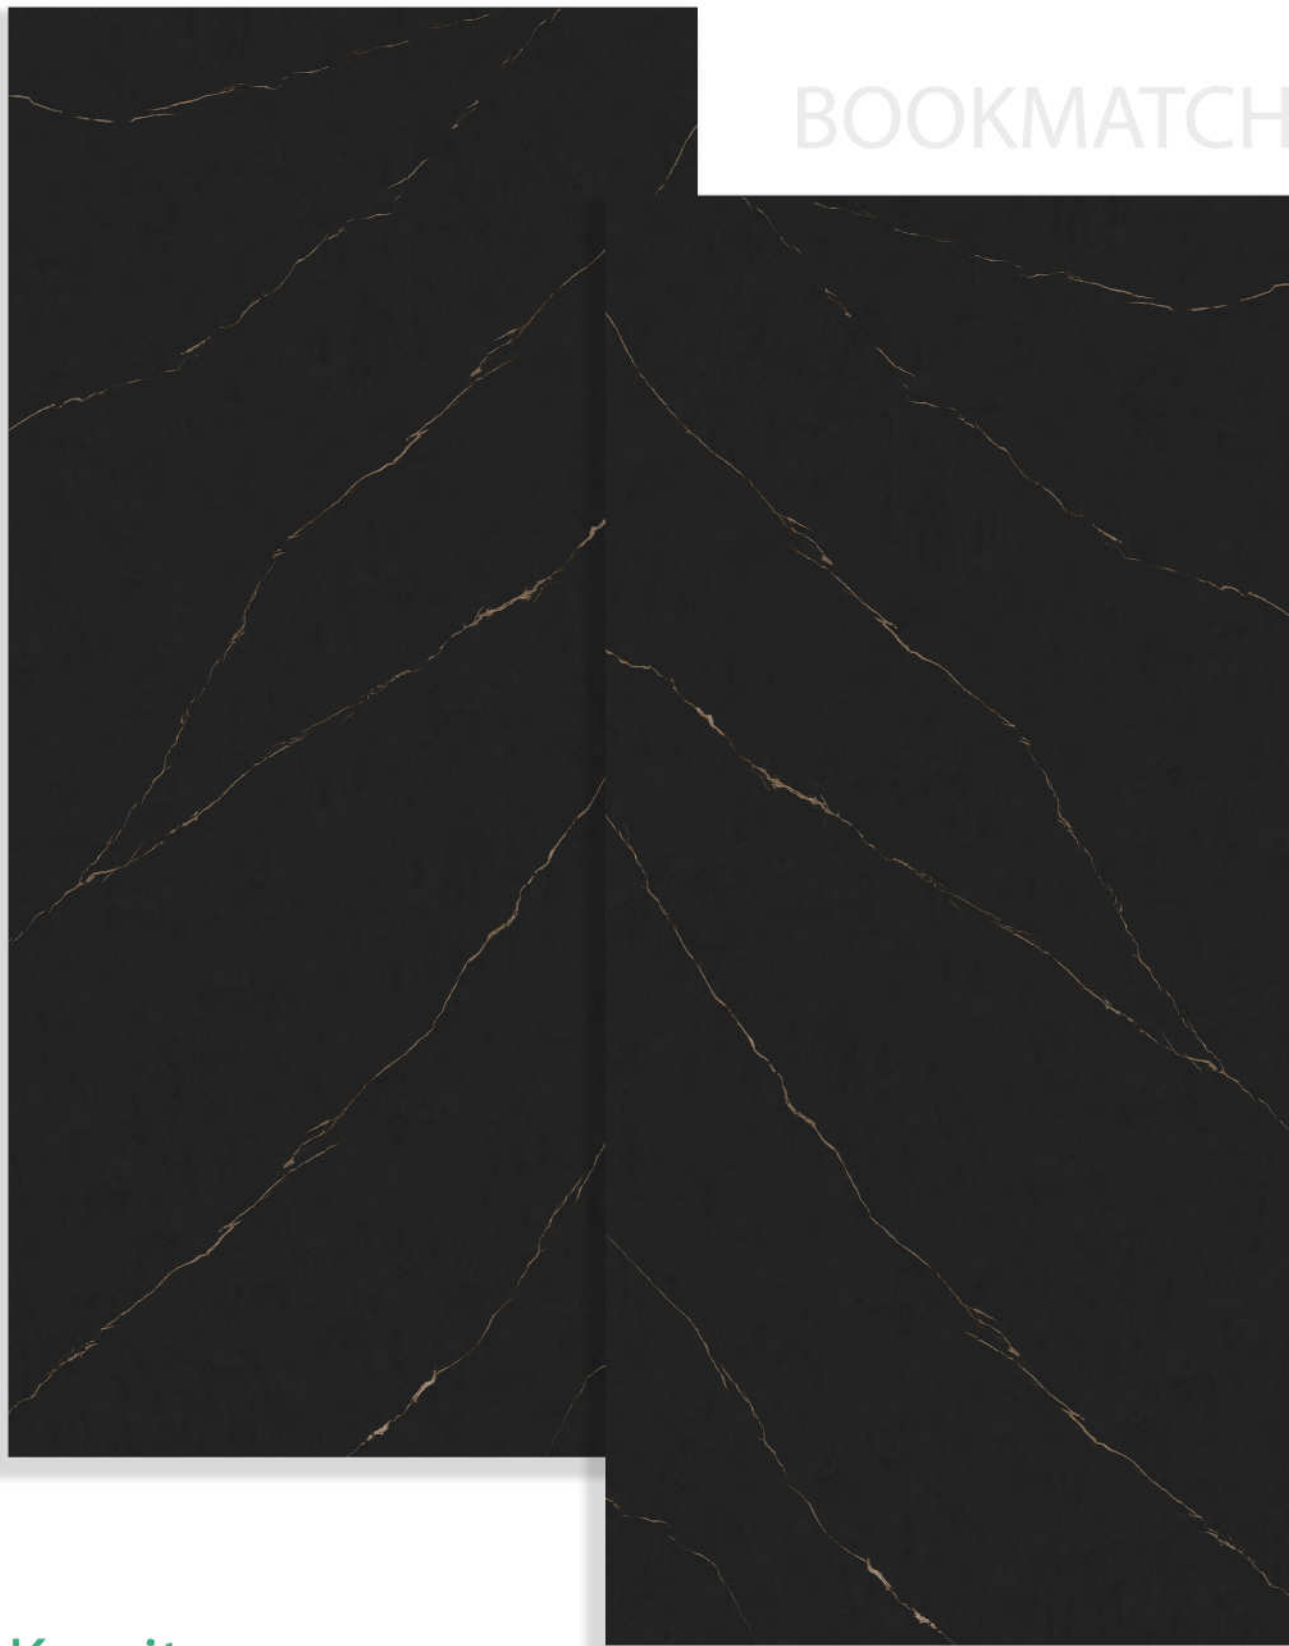

CERAKA

CERAKA

Kamito

145x305 Matt 2 Faces

CERAKA

BOOKMATCH

Kamito

145x305 Matt 2 Faces